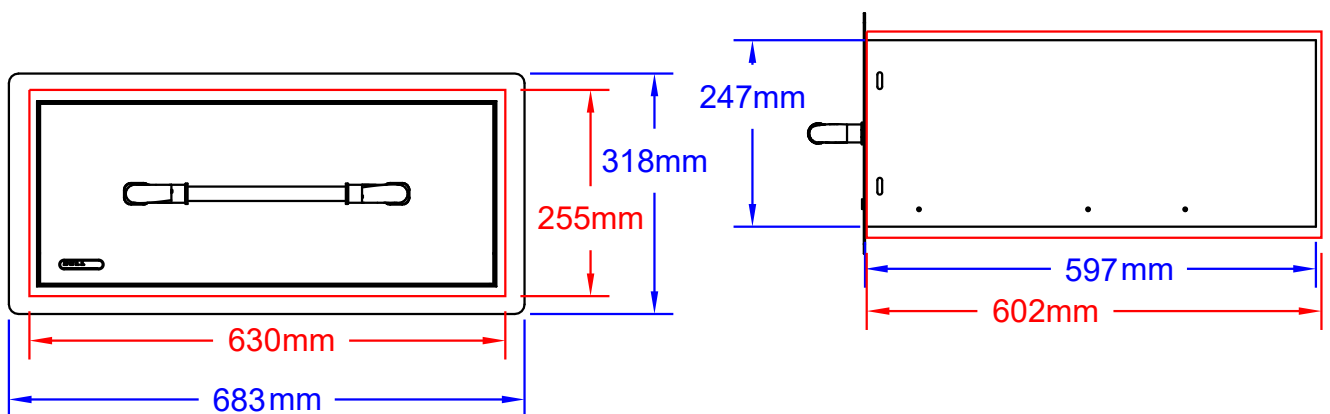

ITEMS: #09980
LARGE SINGLE DRWER

Isometric View

Top View

Front View

Side View

SPEC SHEET NOTES:

1. CUTOUT DIMENSIONS : 630L X 602D X 273H
2. SCALE: 1 : 10 (Printer page scaling none, do not use fit to printable area option)
3. REVISION: 08/2019