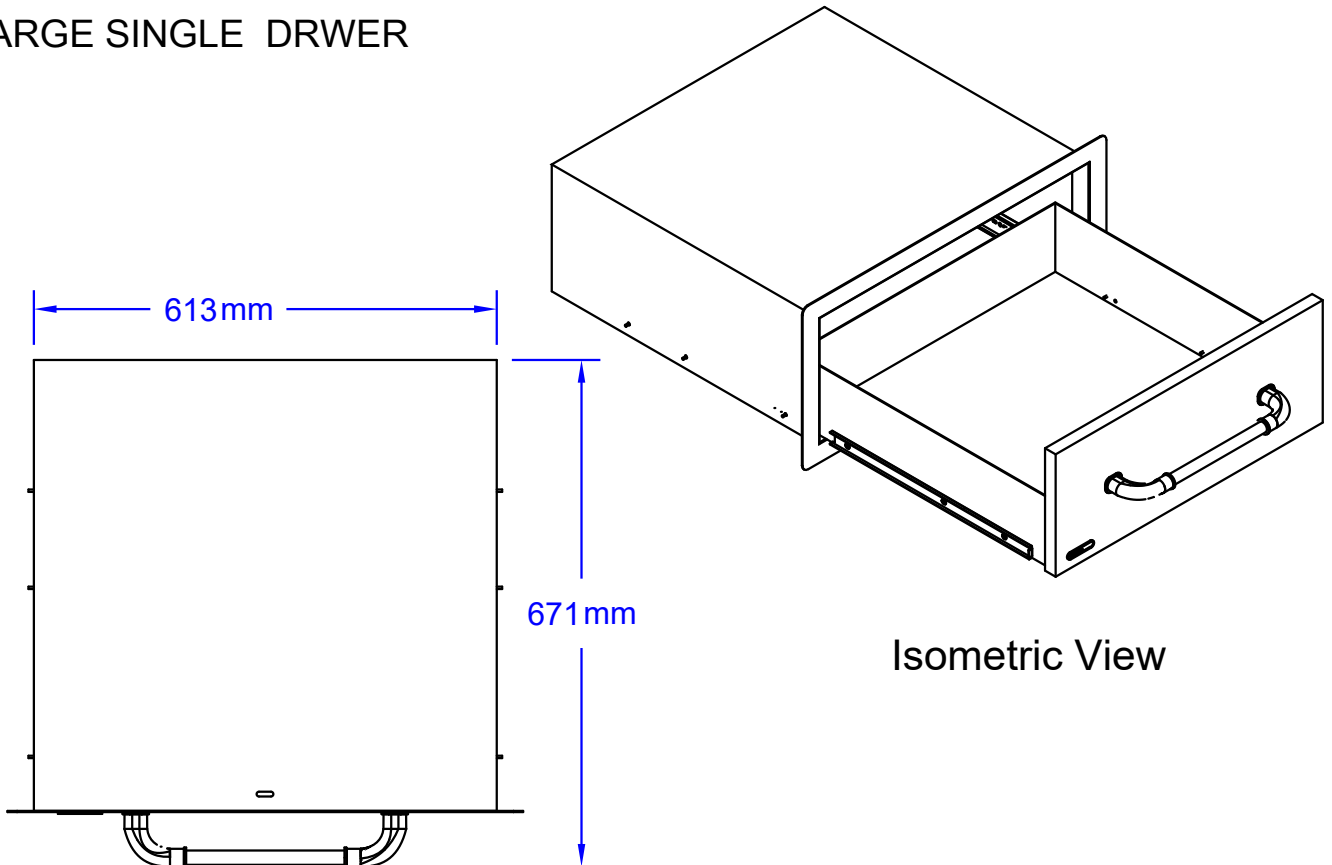

ITEMS: #09980
LARGE SINGLE DRWER

Isometric View

Top View

Front View

Side View

SPEC SHEET NOTES:

1. CUTOUT DIMENSIONS : 630L X 602D X 273H
2. SCALE: 1 : 10 (Printer page scaling none, do not use fit to printable area option)
3. REVISION: 08/2019