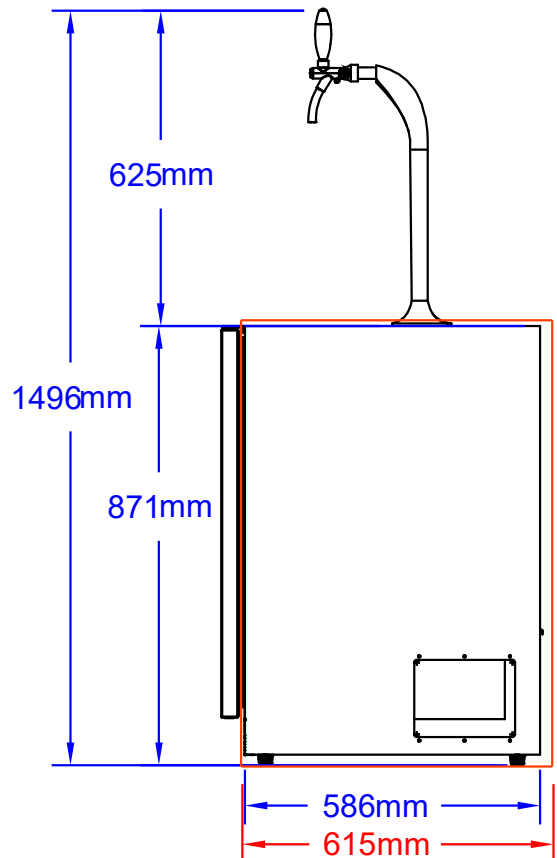

BULL
EUROPE

ITEMS: #17900CE
KEGORATOR

Top View

Isometric View

Side View

SPEC SHEET NOTES:

1. CUTOUT DIMENSIONS: 635L X 615D X 885H
2. SCALE: 1 : 15 (Printer page scaling none, do not use fit to printable area option)
3. REVISION: 11/2021