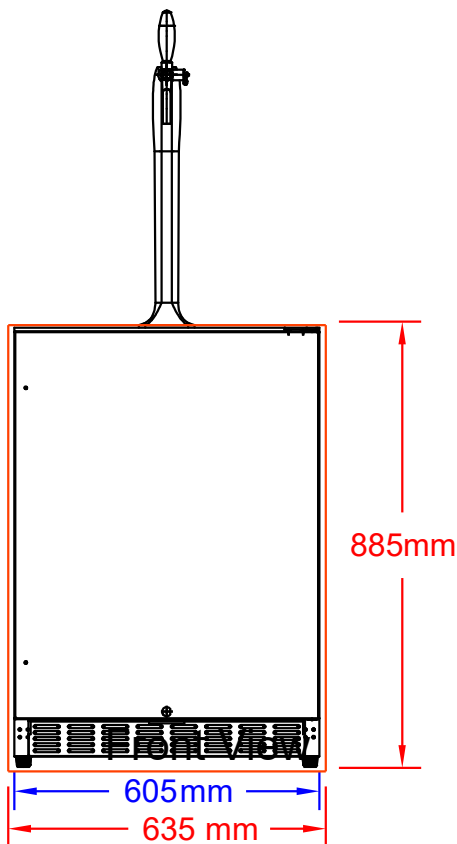

BULL
EUROPE

ITEMS: #17900CE
KEGORATOR

Top View

Isometric View

Side View

SPEC SHEET NOTES:

1. CUTOUT DIMENSIONS: 635L X 615D X 885H
2. SCALE: 1 : 15 (Printer page scaling none, do not use fit to printable area option)
3. REVISION: 11/2021