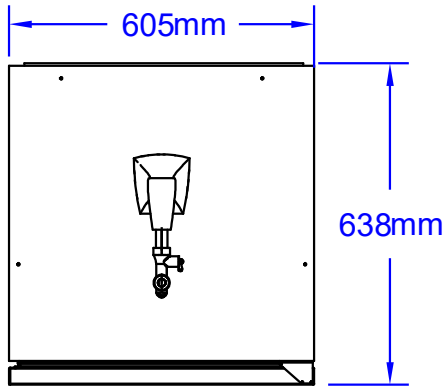

BULL
EUROPE

ITEMS: #17900CE
KEGORATOR

Top View

Isometric View

Side View

SPEC SHEET NOTES:

1. CUTOUT DIMENSIONS: 635L X 615D X 885H
2. SCALE: 1 : 15 (Printer page scaling none, do not use fit to printable area option)
3. REVISION: 11/2021