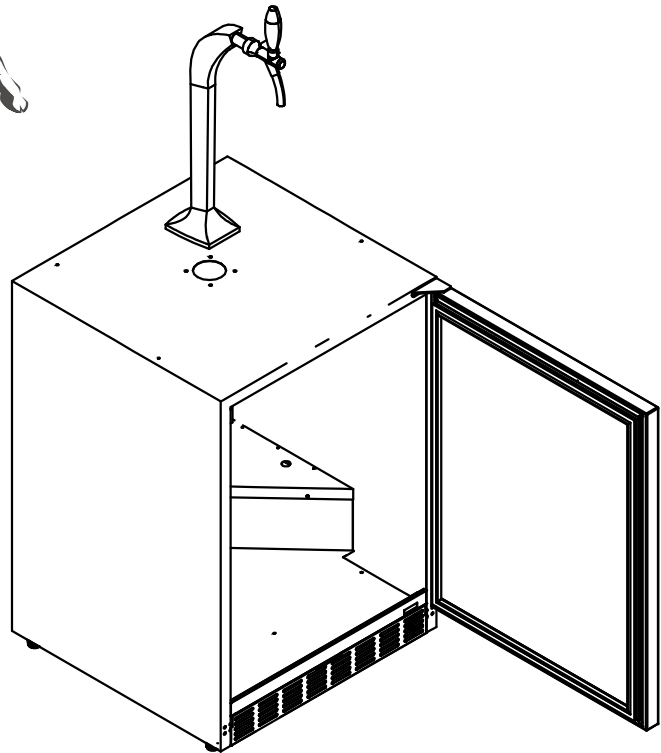

BULL
EUROPE

ITEMS: #17900CE
KEGORATOR

Top View

Isometric View

Side View

SPEC SHEET NOTES:

1. CUTOUT DIMENSIONS: 635L X 615D X 885H
2. SCALE: 1 : 15 (Printer page scaling none, do not use fit to printable area option)
3. REVISION: 11/2021