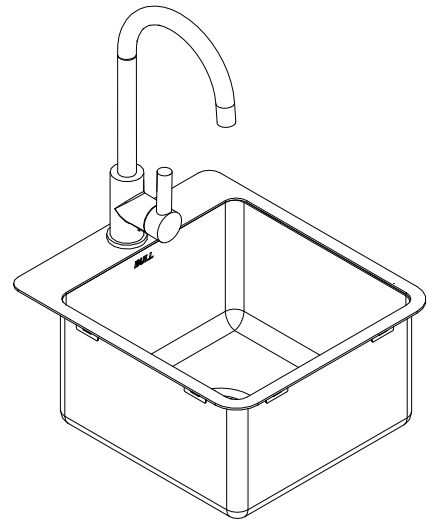

ITEM: #22389CE  
BULL PREMIUM SMALL  
SINK (EUROPE)

Top View

Isometric View

Front View

Side View

SEE NOTE #2

SPEC SHEET NOTES:

1. CUTOUT DIMENSIONS 360L X 410D X 210H
2. DRAIN CONNECTION: 40mm
3. SCALE: 1:10 ( Printer page scaling none, do not use fit to printable area option )
4. REVISION: 03/2019