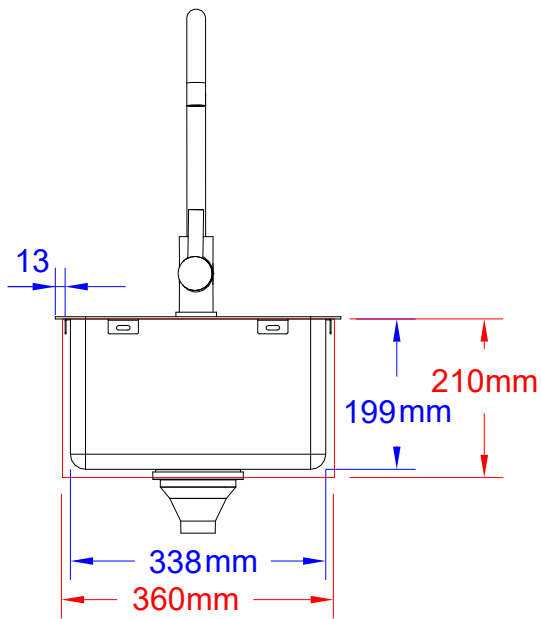

ITEM: #22389CE  
BULL PREMIUM SMALL  
SINK (EUROPE)

Top View

Isometric View

Front View

Side View

SEE NOTE #2

SPEC SHEET NOTES:

1. CUTOUT DIMENSIONS 360L X 410D X 210H
2. DRAIN CONNECTION: 40mm
3. SCALE: 1:10 ( Printer page scaling none, do not use fit to printable area option )
4. REVISION: 03/2019