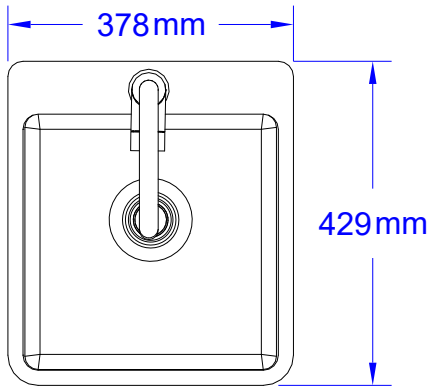

ITEM: #22389CE  
BULL PREMIUM SMALL  
SINK (EUROPE)

Top View

Isometric View

Front View

Side View

SEE NOTE #2

SPEC SHEET NOTES:

1. CUTOUT DIMENSIONS 360L X 410D X 210H
2. DRAIN CONNECTION: 40mm
3. SCALE: 1:10 ( Printer page scaling none, do not use fit to printable area option )
4. REVISION: 03/2019