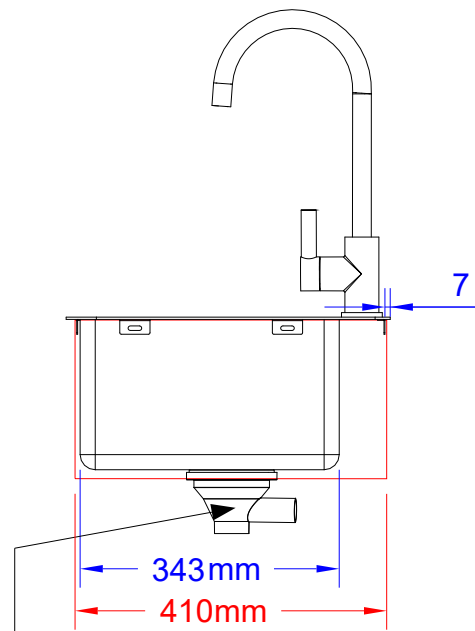

ITEM: #22389CE  
BULL PREMIUM SMALL  
SINK (EUROPE)

Top View

Isometric View

Front View

Side View

SEE NOTE #2

SPEC SHEET NOTES:

1. CUTOUT DIMENSIONS 360L X 410D X 210H
2. DRAIN CONNECTION: 40mm
3. SCALE: 1:10 ( Printer page scaling none, do not use fit to printable area option )
4. REVISION: 03/2019