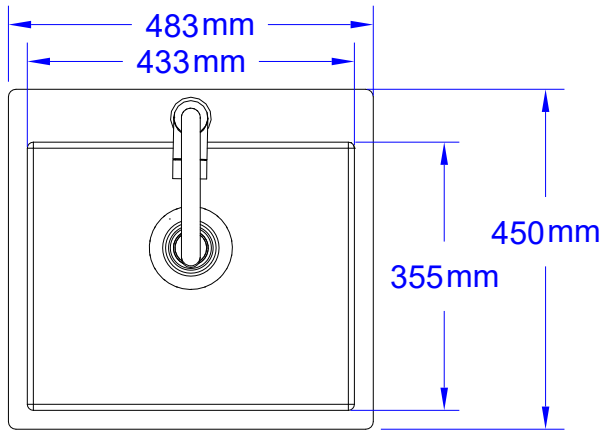

ITEM: #22391CE  
BULL PREMIUM LARGE  
SINK (EUROPE)

Top View

Isometric View

Front View

SEE NOTE #2

Side View

SPEC SHEET NOTES:

1. CUTOUT DIMENSIONS 460L X 433D X 210H
2. DRAIN CONNECTION: 40mm
3. SCALE: 1:10 ( Printer page scaling none, do not use fit to printable area option )
4. REVISION: 03/2019