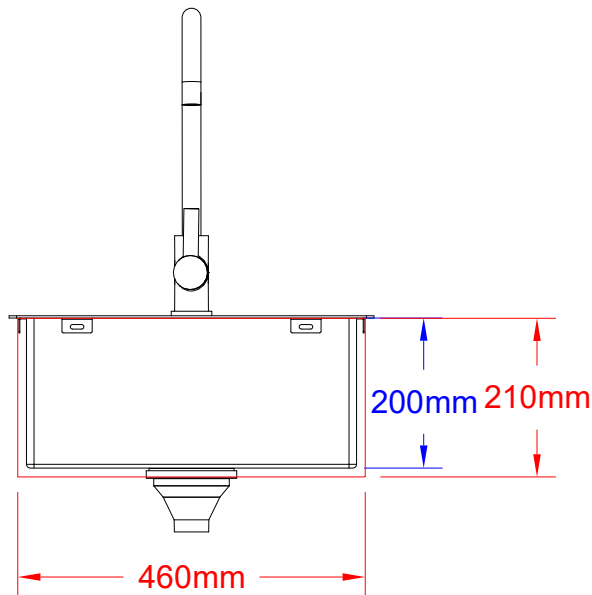

ITEM: #22391CE  
BULL PREMIUM LARGE  
SINK (EUROPE)

Top View

Isometric View

Front View

SEE NOTE #2

Side View

SPEC SHEET NOTES:

1. CUTOUT DIMENSIONS 460L X 433D X 210H
2. DRAIN CONNECTION: 40mm
3. SCALE: 1:10 ( Printer page scaling none, do not use fit to printable area option )
4. REVISION: 03/2019