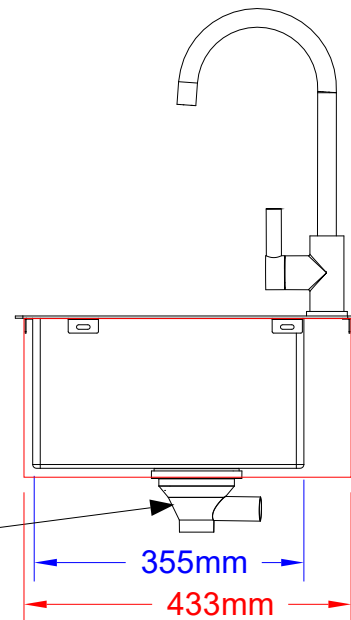

ITEM: #22391CE  
BULL PREMIUM LARGE  
SINK (EUROPE)

Top View

Isometric View

Front View

SEE NOTE #2

Side View

SPEC SHEET NOTES:

1. CUTOUT DIMENSIONS 460L X 433D X 210H
2. DRAIN CONNECTION: 40mm
3. SCALE: 1:10 ( Printer page scaling none, do not use fit to printable area option )
4. REVISION: 03/2019