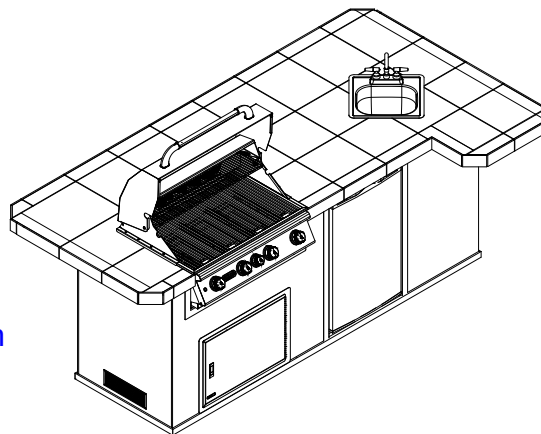

ITEMS: #31014

ODK BBQ STANDARD

Isometric View

SPEC SHEET NOTES:

1. SCALE: 1 : 35 (Printer page scaling none, do not use fit to printable area option)
2. VISION: 08/2018