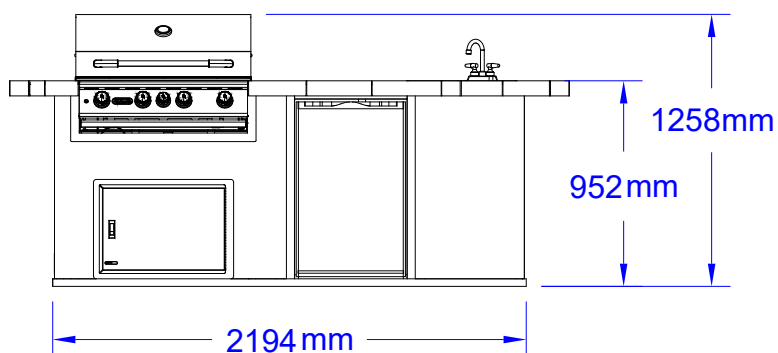

ITEMS: #31014

ODK BBQ STANDARD

Isometric View

SPEC SHEET NOTES:

1. SCALE: 1 : 35 (Printer page scaling none, do not use fit to printable area option)
2. VISION: 08/2018