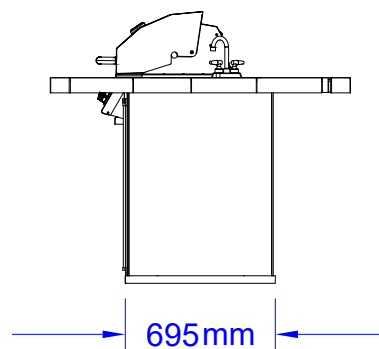

ITEMS: #31014

ODK BBQ STANDARD

Isometric View

SPEC SHEET NOTES:

1. SCALE: 1 : 35 (Printer page scaling none, do not use fit to printable area option)
2. VISION: 08/2018