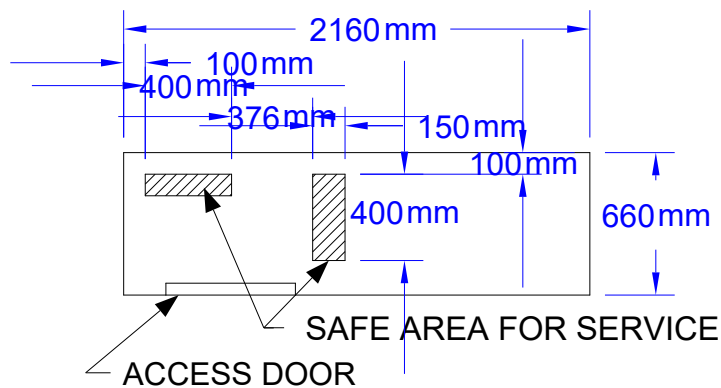

ITEMS: #31014

ODK BBQ STANDARD

Isometric View

SPEC SHEET NOTES:

1. SCALE: 1 : 35 (Printer page scaling none, do not use fit to printable area option)
2. VISION: 08/2018