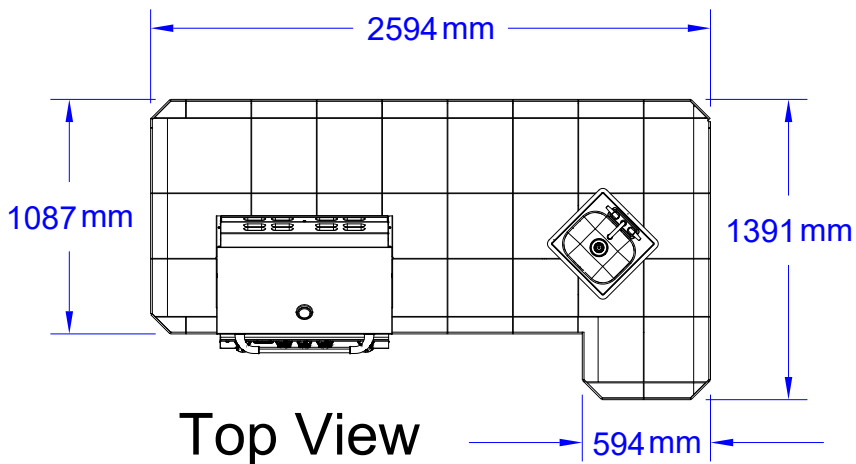

ITEMS: #31014

ODK BBQ STANDARD

Isometric View

SPEC SHEET NOTES:

1. SCALE: 1 : 35 (Printer page scaling none, do not use fit to printable area option)
2. VISION: 08/2018