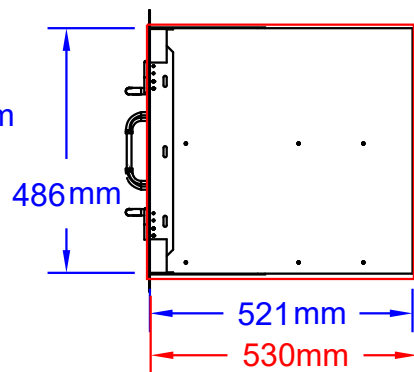

ITEMS: #55875  
97CM DOOR DRAWE COMBO

Top View

Isometric View

Front View

Side View

SPEC SHEET NOTE:

1. **CUTOUT DIMENSIONS : 980L X 530DX 505H**
3. SCALE: 1 : 15 ( Printer page scaling none, do not use fit to printable area option)
4. REVISION: 07/2018