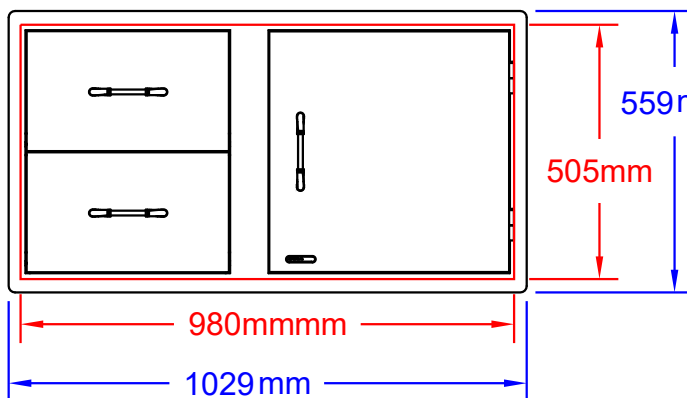

ITEMS: #55875  
97CM DOOR DRAWE COMBO

Top View

Isometric View

Front View

Side View

SPEC SHEET NOTE:

1. **CUTOUT DIMENSIONS : 980L X 530DX 505H**
3. SCALE: 1 : 15 ( Printer page scaling none, do not use fit to printable area option)
4. REVISION: 07/2018