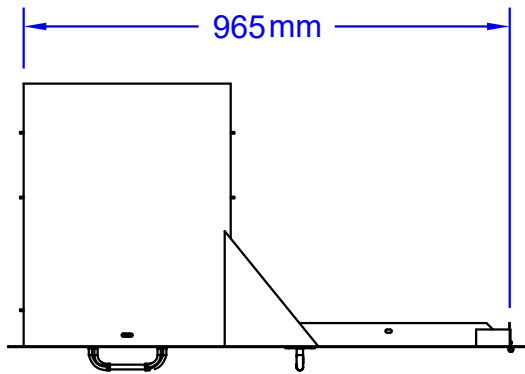

ITEMS: #55875  
97CM DOOR DRAWE COMBO

Top View

Isometric View

Front View

Side View

SPEC SHEET NOTE:

1. **CUTOUT DIMENSIONS : 980L X 530DX 505H**
3. SCALE: 1 : 15 ( Printer page scaling none, do not use fit to printable area option)
4. REVISION: 07/2018