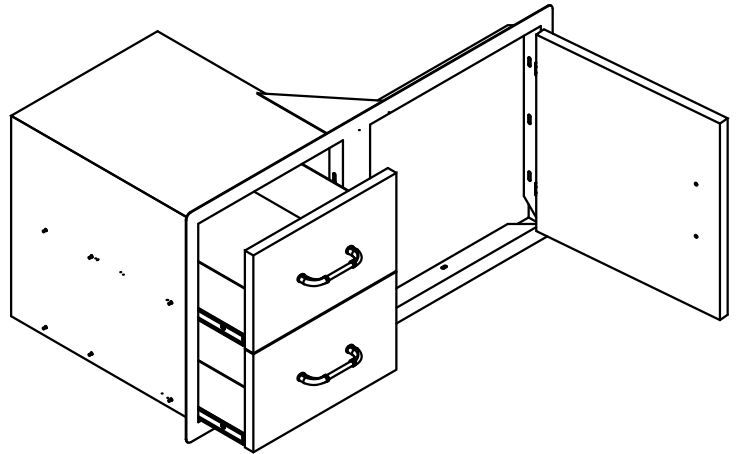

ITEMS: #55875  
97CM DOOR DRAWE COMBO

Top View

Isometric View

Front View

Side View

SPEC SHEET NOTE:

1. **CUTOUT DIMENSIONS : 980L X 530DX 505H**
3. SCALE: 1 : 15 ( Printer page scaling none, do not use fit to printable area option)
4. REVISION: 07/2018