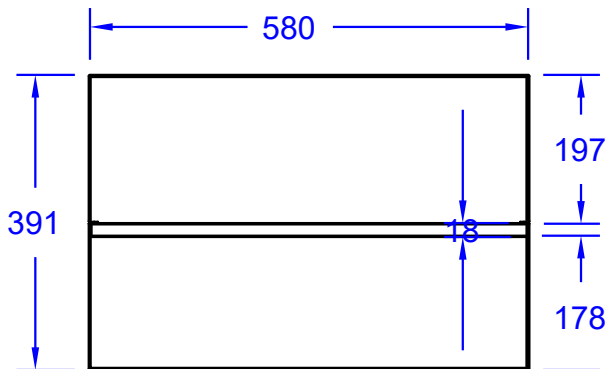

ITEM: #55877
97CM DOOR DRAWER COMBO

Top View

Isometric View

Front View

Side View

SPEC SHEET NOTES:

- 1. SCALE: 1:10
- 2. REVISION: 07/2019

Printer page scaling none, do not use fit to printable area option