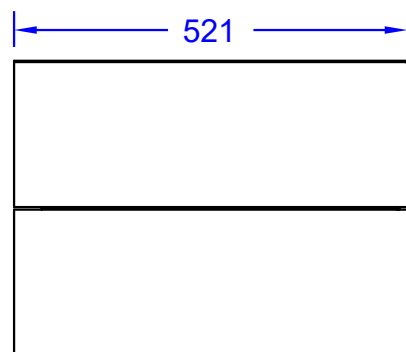

ITEM: #55877
97CM DOOR DRAWER COMBO

Top View

Isometric View

Front View

Side View

SPEC SHEET NOTES:

- 1. SCALE: 1:10
- 2. REVISION: 07/2019

Printer page scaling none, do not use fit to printable area option