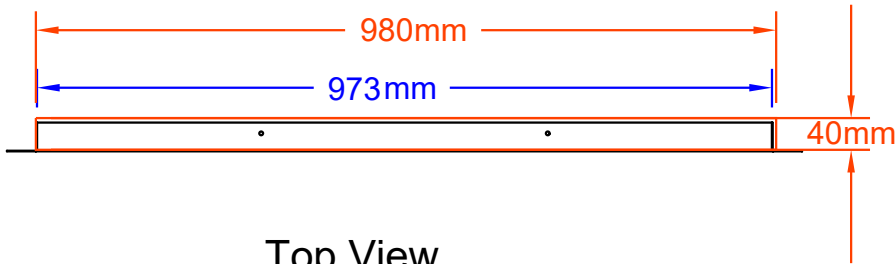

ITEMS: #58726
BRAHMA FINISHING FRAME

Isometric View

Top View

Front View

Side View

NOTES:

1. CUTOUT DIMENSIONS: 980L X 40D X 192H
2. SCALE: 1 : 10 (Printer page scaling none, do not use fit to printable area option)
3. REVISION: 07/2018