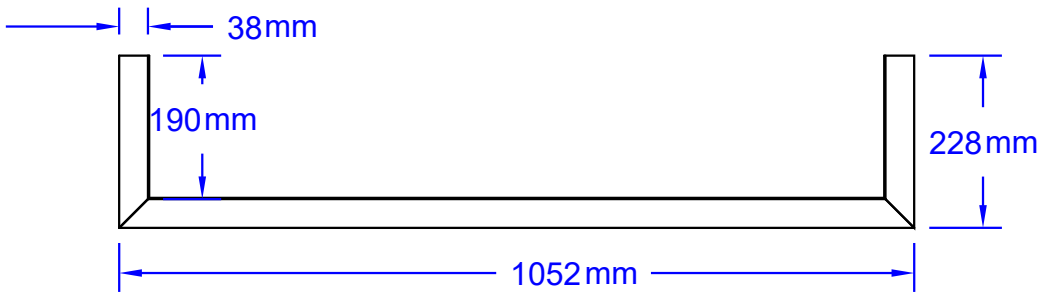

ITEMS: #58726
BRAHMA FINISHING FRAME

Isometric View

Top View

Front View

Side View

NOTES:

1. CUTOUT DIMENSIONS: 980L X 40D X 192H
2. SCALE: 1 : 10 (Printer page scaling none, do not use fit to printable area option)
3. REVISION: 07/2018