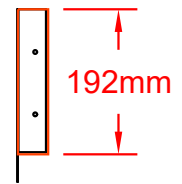

ITEMS: #58726
BRAHMA FINISHING FRAME

Isometric View

Top View

Front View

Side View

NOTES:

1. CUTOUT DIMENSIONS: 980L X 40D X 192H
2. SCALE: 1 : 10 (Printer page scaling none, do not use fit to printable area option)
3. REVISION: 07/2018