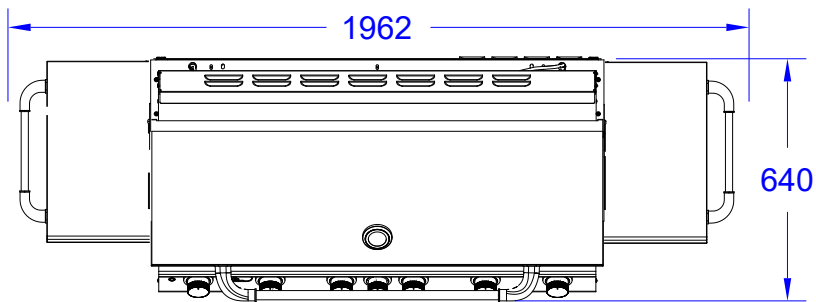

ITEMS:#62600CE LP, #62601CE NG
DIABLO CART

Top View

Front View

Side View

SPEC SHEET NOTES:

1. SCALE: 1:20 (Printer page scaling none, do not use fit to printable area option)
2. REVISION: 09/2019