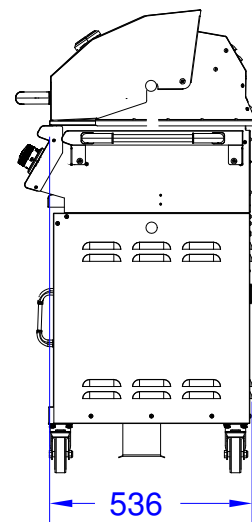

ITEMS:#62600CE LP, #62601CE NG
DIABLO CART

Top View

Front View

Side View

SPEC SHEET NOTES:

1. SCALE: 1:20 (Printer page scaling none, do not use fit to printable area option)
2. REVISION: 09/2019