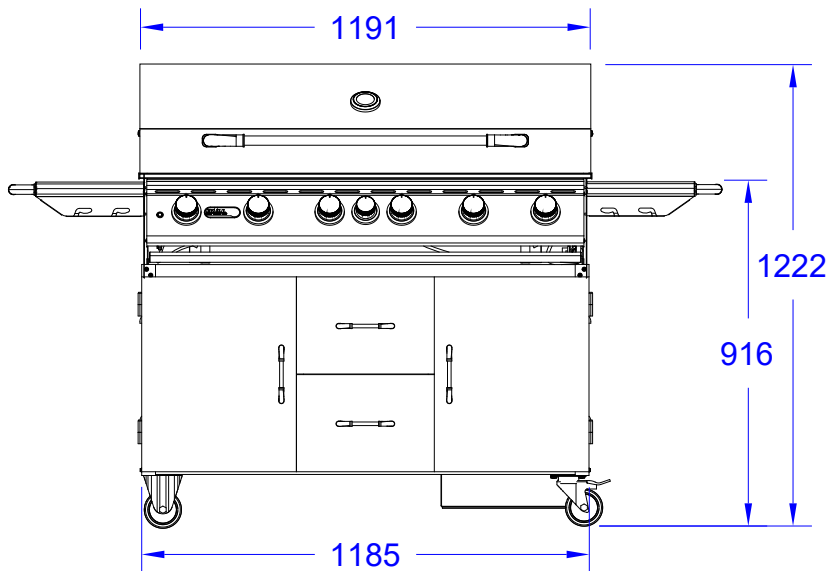

ITEMS:#62600CE LP, #62601CE NG
DIABLO CART

Top View

Front View

Side View

SPEC SHEET NOTES:

1. SCALE: 1:20 (Printer page scaling none, do not use fit to printable area option)
2. REVISION: 09/2019