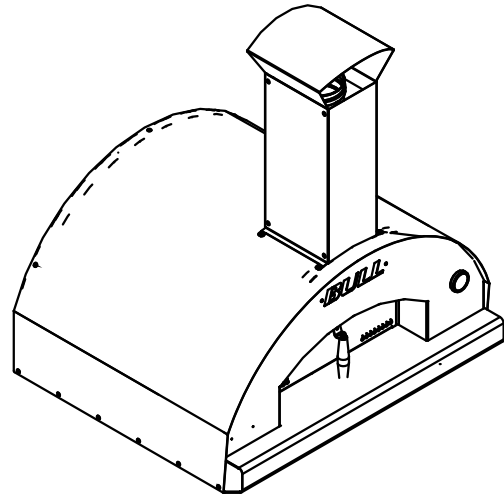

ITEMS: #66040CE
**EXTRA LARGE WOOD
FIRED PIZZA OVEN
SPEC SHEET**

Isometric View

Top View

Side View

Front View

Ø 148

Chimney Top View

Chimney Duct

Chimney Cover with Hat

NOTES:

ITEM: 66040CE

1. DIMENSIONS IN MM

2. SCALE: 1 : 20 (Printer page scaling none, do not use fit to printable area option)

3. REVISION: 05/2019