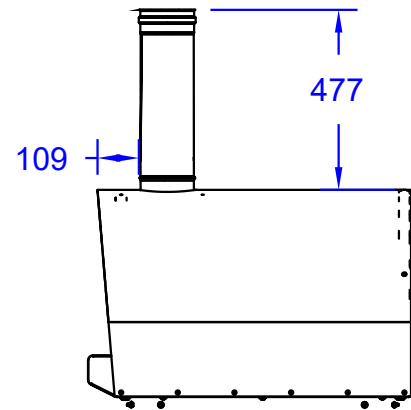

ITEMS: #66040CE
**EXTRA LARGE WOOD
FIRED PIZZA OVEN
SPEC SHEET**

Isometric View

Top View

Side View

Front View

Ø 148

Chimney Top View

Chimney Duct

Chimney Cover with Hat

NOTES:

ITEM: 66040CE

1. DIMENSIONS IN MM

2. SCALE: 1 : 20 (Printer page scaling none, do not use fit to printable area option)

3. REVISION: 05/2019