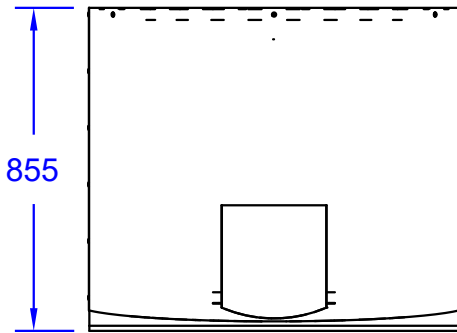

ITEMS: #66040CE
**EXTRA LARGE WOOD
FIRED PIZZA OVEN
SPEC SHEET**

Isometric View

Top View

Side View

Front View

Ø 148

Chimney Top View

Chimney Duct

Chimney Cover with Hat

NOTES:

ITEM: 66040CE

1. DIMENSIONS IN MM

2. SCALE: 1 : 20 (Printer page scaling none, do not use fit to printable area option)

3. REVISION: 05/2019