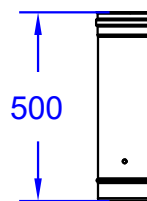

ITEMS: #66040CE
**EXTRA LARGE WOOD
FIRED PIZZA OVEN
SPEC SHEET**

Isometric View

Top View

Side View

Front View

Ø 148

Chimney Top View

Chimney Duct

Chimney Cover with Hat

NOTES:

ITEM: 66040CE

1. DIMENSIONS IN MM

2. SCALE: 1 : 20 (Printer page scaling none, do not use fit to printable area option)

3. REVISION: 05/2019