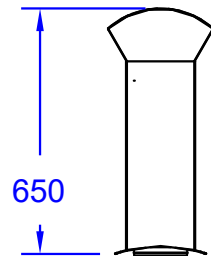

ITEMS: #66040CE
**EXTRA LARGE WOOD
FIRED PIZZA OVEN
SPEC SHEET**

Isometric View

Top View

Side View

Front View

Ø 148

Chimney Top View

Chimney Duct

Chimney Cover with Hat

NOTES:

ITEM: 66040CE

1. DIMENSIONS IN MM

2. SCALE: 1 : 20 (Printer page scaling none, do not use fit to printable area option)

3. REVISION: 05/2019