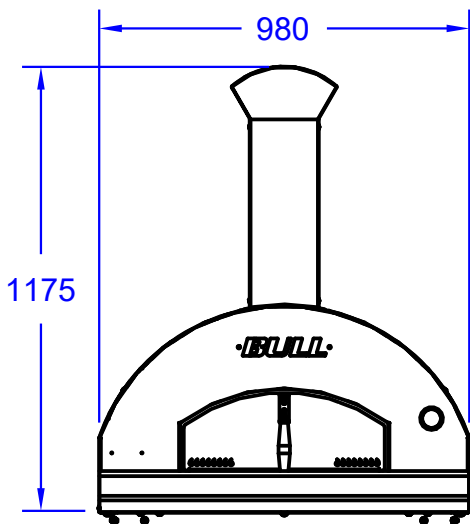

ITEMS: #66040CE
**EXTRA LARGE WOOD
FIRED PIZZA OVEN
SPEC SHEET**

Isometric View

Top View

Side View

Front View

Ø 148

Chimney Top View

Chimney Duct

Chimney Cover with Hat

NOTES:

ITEM: 66040CE

1. DIMENSIONS IN MM

2. SCALE: 1 : 20 (Printer page scaling none, do not use fit to printable area option)

3. REVISION: 05/2019