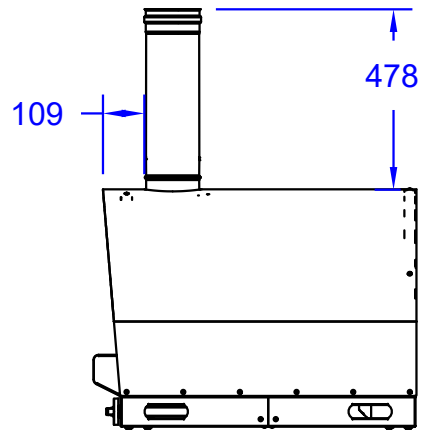

ITEMS: #66140CE  
**EXTRA LARGE GAS  
 FIRED PIZZA OVEN**  
 SPEC SHEET

Isometric View

Top View

Side View

Front View

Chimney Duct  
Top View

Chimney Duct

Chimney Cover  
with Hat

NOTES:

- ITEM: 66140CE
- 1. DIMENSIONS IN MM
- 2. SCALE: 1 : 20 (Printer page scaling none, do not use fit to printable area option)
- 3. REVISION: 05/2019

**GAS SPECIFICATIONS:**

**NATURAL GAS(METANO)** 20 mbar:4 m<sup>3</sup>/hr12,000 Kcal/hr = 14.0KW  
**LPG (Propane/Butane)** 30 mbar2.00 l/hr 12,000 Kcal/hr = 14.0KW