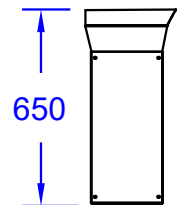

ITEMS: #66140CE  
**EXTRA LARGE GAS  
 FIRED PIZZA OVEN**  
 SPEC SHEET

Isometric View

Top View

Side View

Front View

Chimney Duct  
Top View

Chimney Duct

Chimney Cover  
with Hat

NOTES:

- ITEM: 66140CE
- 1. DIMENSIONS IN MM
- 2. SCALE: 1 : 20 (Printer page scaling none, do not use fit to printable area option)
- 3. REVISION: 05/2019

**GAS SPECIFICATIONS:**

**NATURAL GAS(METANO)** 20 mbar:4 m<sup>3</sup>/hr12,000 Kcal/hr = 14.0KW  
**LPG (Propane/Butane)** 30 mbar2.00 l/hr 12,000 Kcal/hr = 14.0KW