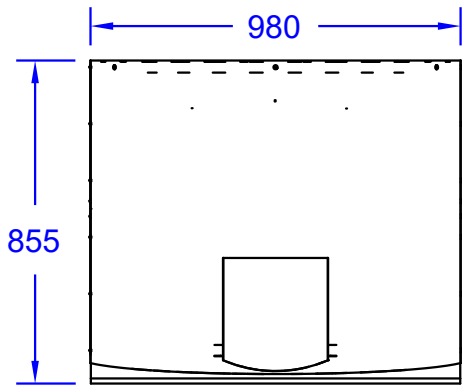

ITEMS: #66140CE  
**EXTRA LARGE GAS  
 FIRED PIZZA OVEN**  
 SPEC SHEET

Isometric View

Top View

Side View

Front View

Chimney Duct  
Top View

Chimney Duct

Chimney Cover  
with Hat

NOTES:

- ITEM: 66140CE
- 1. DIMENSIONS IN MM
- 2. SCALE: 1 : 20 (Printer page scaling none, do not use fit to printable area option)
- 3. REVISION: 05/2019

**GAS SPECIFICATIONS:**

**NATURAL GAS(METANO)** 20 mbar:4 m<sup>3</sup>/hr12,000 Kcal/hr = 14.0KW  
**LPG (Propane/Butane)** 30 mbar2.00 l/hr 12,000 Kcal/hr = 14.0KW