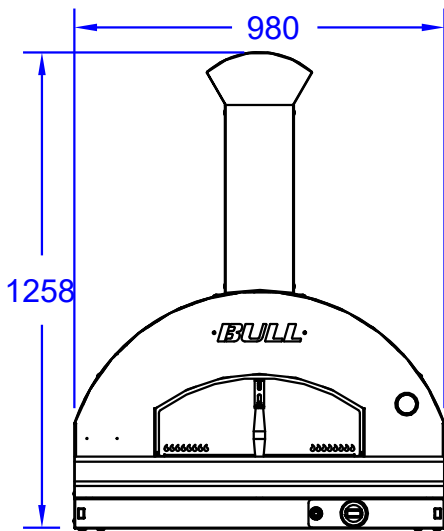

ITEMS: #66140CE  
**EXTRA LARGE GAS  
 FIRED PIZZA OVEN**  
 SPEC SHEET

Isometric View

Top View

Side View

Front View

Chimney Duct  
Top View

Chimney Duct

Chimney Cover  
with Hat

NOTES:

- ITEM: 66140CE
- 1. DIMENSIONS IN MM
- 2. SCALE: 1 : 20 (Printer page scaling none, do not use fit to printable area option)
- 3. REVISION: 05/2019

**GAS SPECIFICATIONS:**

**NATURAL GAS(METANO)** 20 mbar:4 m<sup>3</sup>/hr12,000 Kcal/hr = 14.0KW  
**LPG (Propane/Butane)** 30 mbar2.00 l/hr 12,000 Kcal/hr = 14.0KW