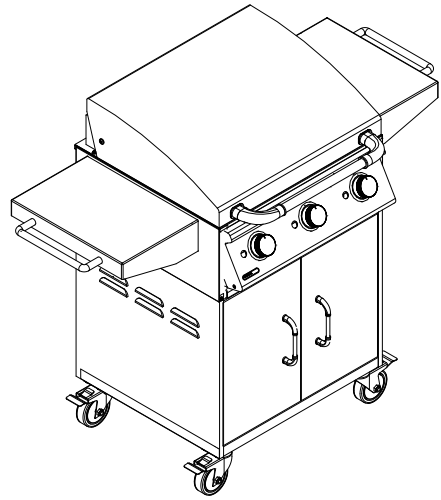

ITEMS: #73008CE LP, 73009CE NG  
PLANCHA GRIDDLE CART

Top View

Isometric View

Front View

Side View

SPEC SHEET NOTES:

1. SCALE: 1 : 20( Printer page scaling none, do not use fit to printable area option)
2. REVISION: 09/2019