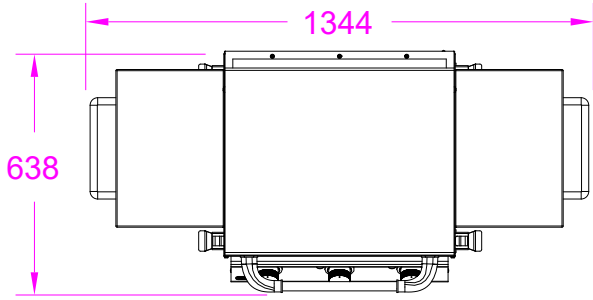

ITEMS: #73008CE LP, 73009CE NG  
PLANCHA GRIDDLE CART

Top View

Isometric View

Front View

Side View

SPEC SHEET NOTES:

1. SCALE: 1 : 20( Printer page scaling none, do not use fit to printable area option)
2. REVISION: 09/2019