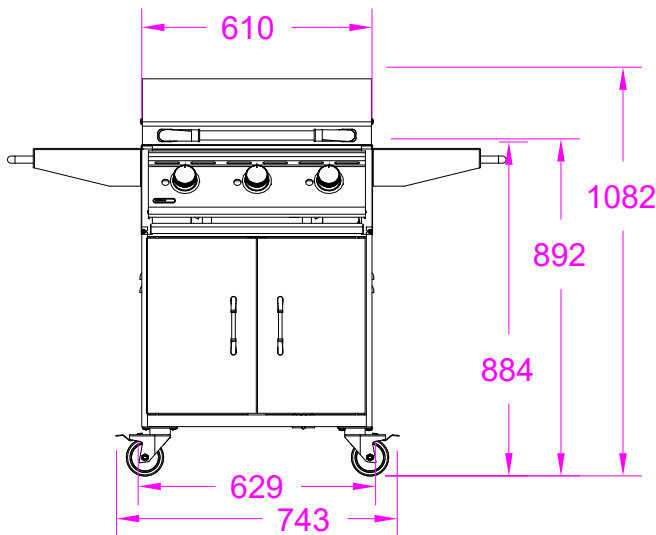

ITEMS: #73008CE LP, 73009CE NG  
PLANCHA GRIDDLE CART

Top View

Isometric View

Front View

Side View

SPEC SHEET NOTES:

1. SCALE: 1 : 20( Printer page scaling none, do not use fit to printable area option)
2. REVISION: 09/2019