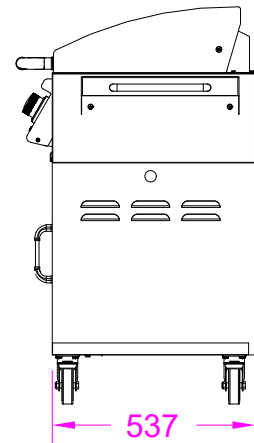

ITEMS: #73008CE LP, 73009CE NG  
PLANCHA GRIDDLE CART

Top View

Isometric View

Front View

Side View

SPEC SHEET NOTES:

1. SCALE: 1 : 20( Printer page scaling none, do not use fit to printable area option)
2. REVISION: 09/2019