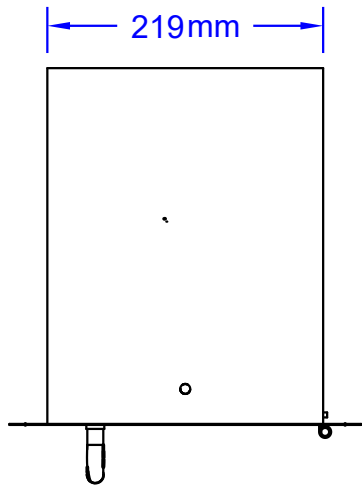

ITEMS: #73624
PAPER TOWEL DISPENSER

Top View

Isometric View

Front View

Side View

SPEC SHEET NOTES:

1. CUTOUT DIMENSIONS : 236L X293D X 363H
2. SCALE: 1 : 6 (Printer page scaling none, do not use fit to printable area option)
3. REVISION: 07/2018