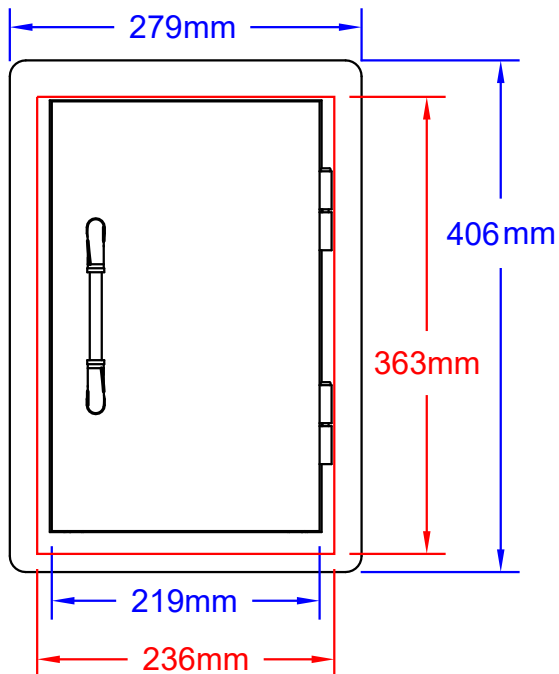

ITEMS: #73624
PAPER TOWEL DISPENSER

Top View

Isometric View

Front View

Side View

SPEC SHEET NOTES:

1. CUTOUT DIMENSIONS : 236L X293D X 363H
2. SCALE: 1 : 6 (Printer page scaling none, do not use fit to printable area option)
3. REVISION: 07/2018