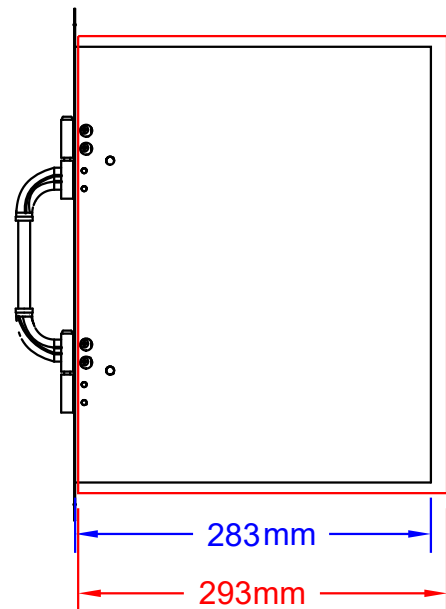

ITEMS: #73624
PAPER TOWEL DISPENSER

Top View

Isometric View

Front View

Side View

SPEC SHEET NOTES:

1. CUTOUT DIMENSIONS : 236L X293D X 363H
2. SCALE: 1 : 6 (Printer page scaling none, do not use fit to printable area option)
3. REVISION: 07/2018