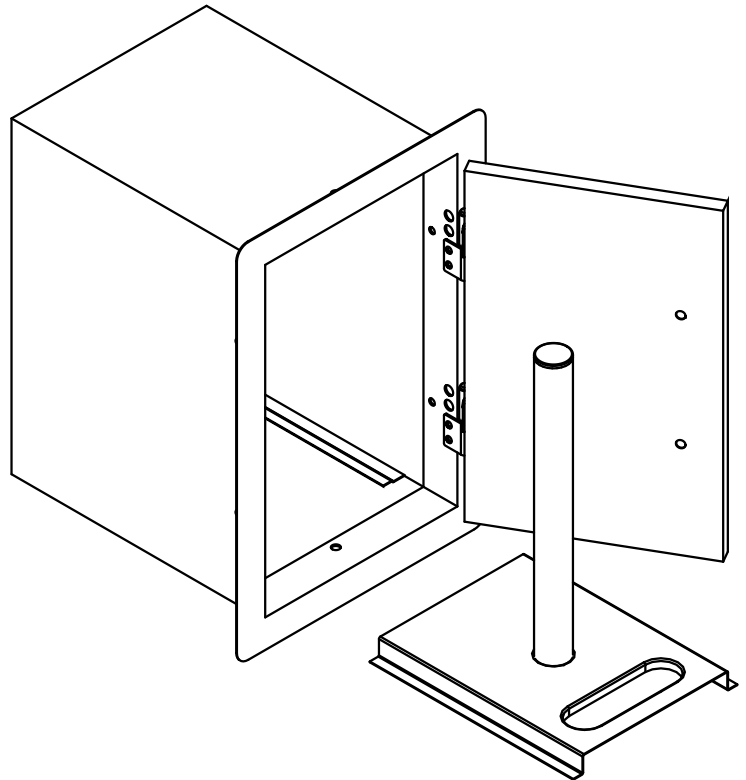

ITEMS: #73624
PAPER TOWEL DISPENSER

Top View

Isometric View

Front View

Side View

SPEC SHEET NOTES:

1. CUTOUT DIMENSIONS : 236L X293D X 363H
2. SCALE: 1 : 6 (Printer page scaling none, do not use fit to printable area option)
3. REVISION: 07/2018