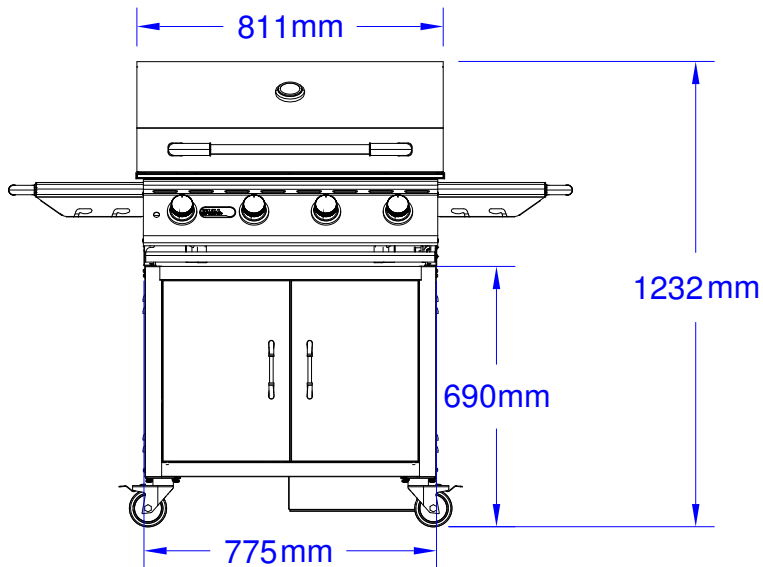

ITEMS:#87001CE LP, #87002CE NG
LONSTAR CART

Top View

Isometric View

Front View

Side View

SPEC SHEET NOTES:

1. SCALE: 1:20 (Printer page scaling none, do not use fit to printable area option)
2. REVISION: 08/2018