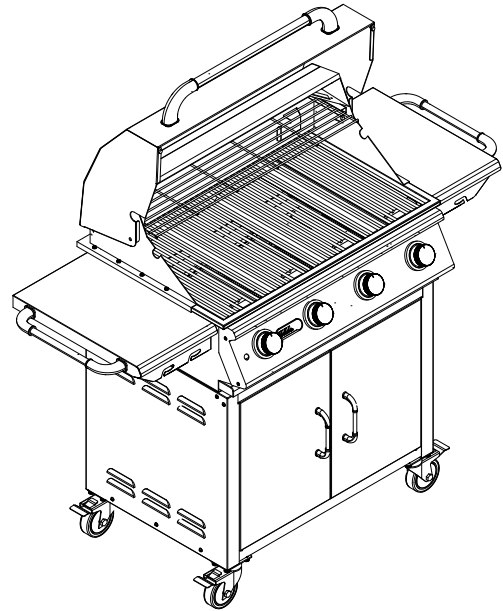

ITEMS:#87001CE LP, #87002CE NG
LONSTAR CART

Top View

Isometric View

Front View

Side View

SPEC SHEET NOTES:

1. SCALE: 1:20 (Printer page scaling none, do not use fit to printable area option)
2. REVISION: 08/2018