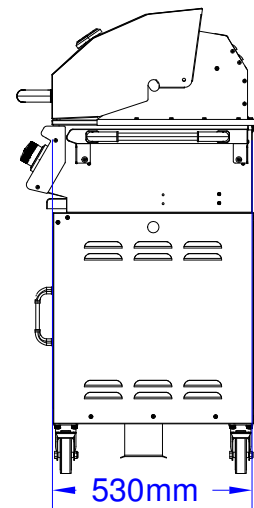

ITEMS:#87001CE LP, #87002CE NG
LONSTAR CART

Top View

Isometric View

Front View

Side View

SPEC SHEET NOTES:

1. SCALE: 1:20 (Printer page scaling none, do not use fit to printable area option)
2. REVISION: 08/2018