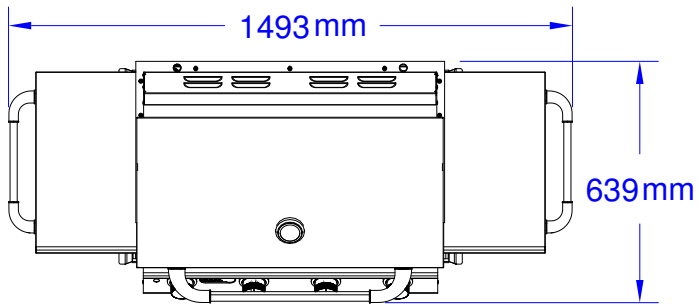

ITEMS:#87001CE LP, #87002CE NG
LONSTAR CART

Top View

Isometric View

Front View

Side View

SPEC SHEET NOTES:

1. SCALE: 1:20 (Printer page scaling none, do not use fit to printable area option)
2. REVISION: 08/2018