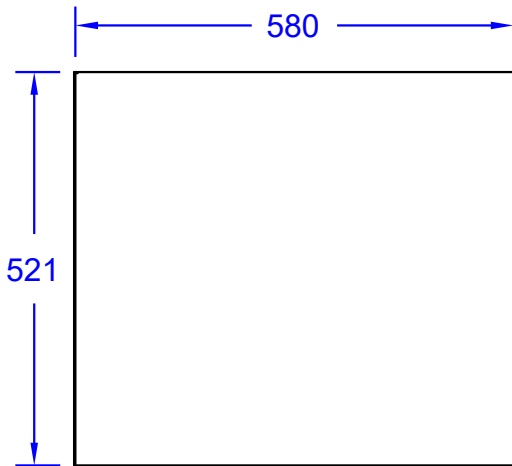

ITEMS: #89972
HORIZONTAL DOOR PANTRY

Top View

Isometric View

Front View

Side View

SPEC SHEET NOTES:

1. SCALE: 1 : 10 (Printer page scaling none, do not use fit to printable area option)
2. REVISION: 07/2019