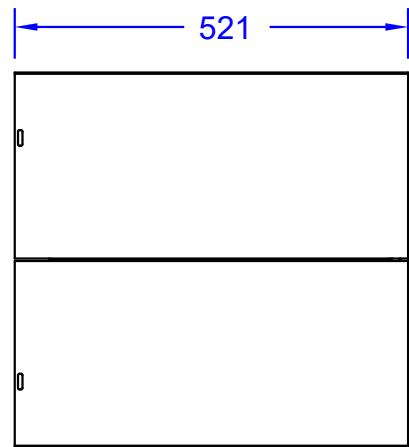

ITEM: #89973
VERTICAL DOOR / DDC PANTRY

Top View

Isometric View

Front View

Side View

SPEC SHEET NOTES:

- 1. SCALE: 1:10
- 2. REVISION: 07/2019

Printer page scaling none, do not use fit to printable area option