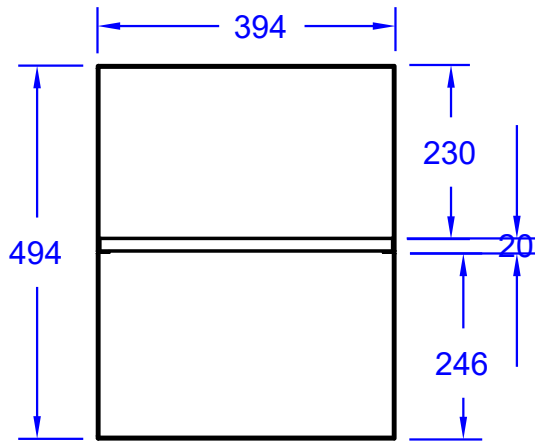

ITEM: #89973
VERTICAL DOOR / DDC PANTRY

Top View

Isometric View

Front View

Side View

SPEC SHEET NOTES:

- 1. SCALE: 1:10
- 2. REVISION: 07/2019

Printer page scaling none, do not use fit to printable area option