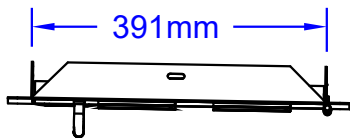

ITEMS: #89978
LARGE VERTICAL VENTED DOOR

Top View

Isometric View

Front View

Side View

SPEC SHEET NOTES:

1. **CUTOUT DIMENSIONS: 400L X 58D X 715H**
2. SCALE: 1 : 10 (Printer page scaling none, do not use fit to printable area option)
3. REVISION: 07/2018