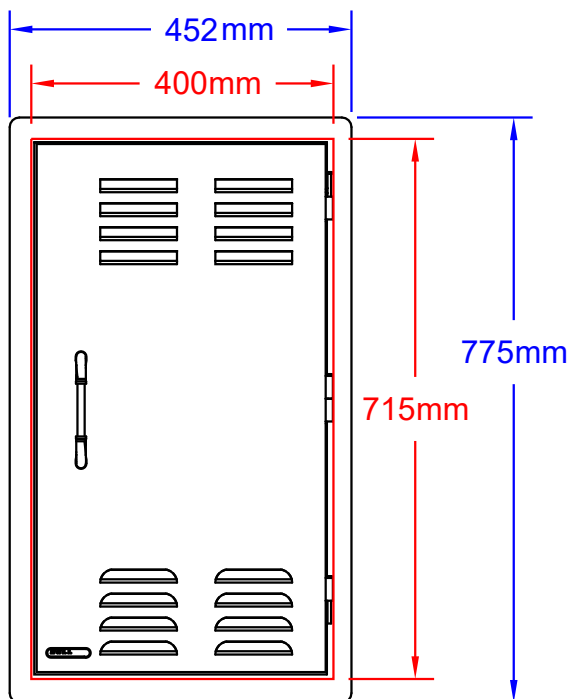

ITEMS: #89978
LARGE VERTICAL VENTED DOOR

Top View

Isometric View

Front View

Side View

SPEC SHEET NOTES:

1. **CUTOUT DIMENSIONS: 400L X 58D X 715H**
2. SCALE: 1 : 10 (Printer page scaling none, do not use fit to printable area option)
3. REVISION: 07/2018