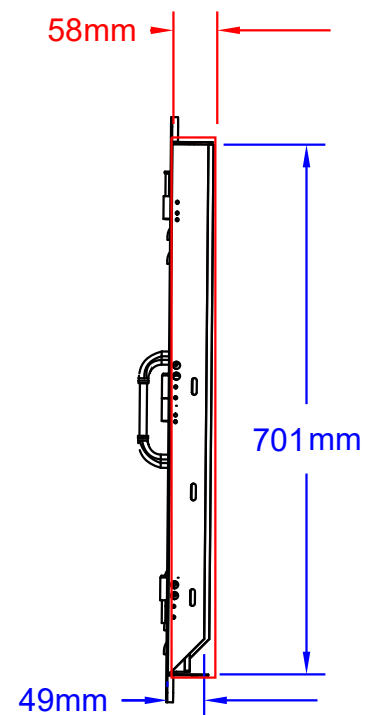

ITEMS: #89978
LARGE VERTICAL VENTED DOOR

Top View

Isometric View

Front View

Side View

SPEC SHEET NOTES:

1. **CUTOUT DIMENSIONS: 400L X 58D X 715H**
2. SCALE: 1 : 10 (Printer page scaling none, do not use fit to printable area option)
3. REVISION: 07/2018