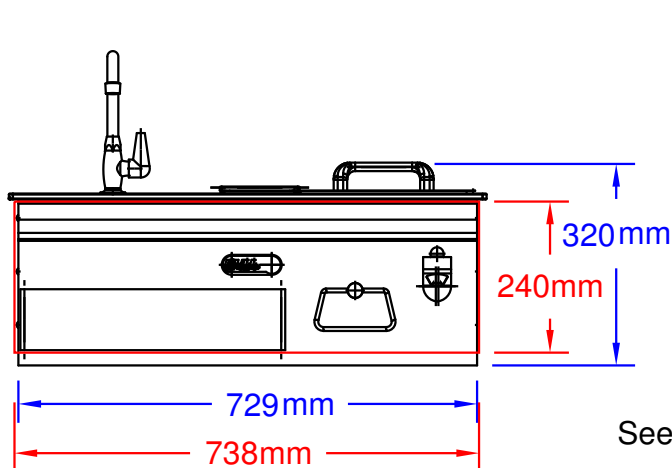

ITEMS: #97623  
76CM BAR CENTE AND SINK

Top View

Isometric View

Front View

Side View

SPEC SHEET NOTES:

1. CUTOUT DIMENSIONS 738L X 578D X 240H
2. DRAIN CONEECTION: 40mm
3. SCALE: 1:12 (Printer page scaling none, do not use fit to printable area option )
4. REVISION:10/2018