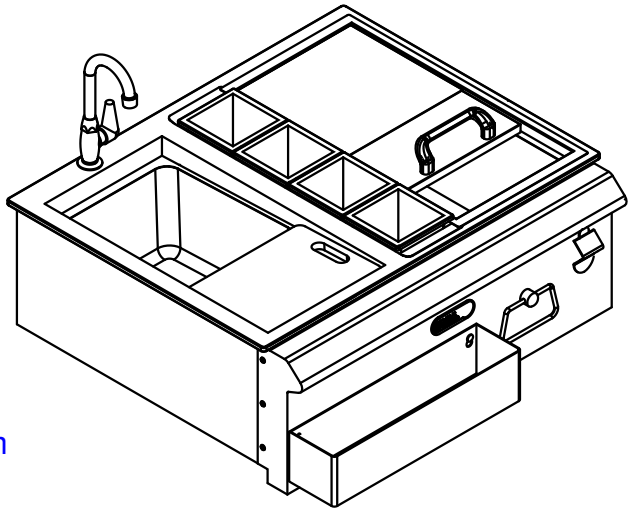

ITEMS: #97623  
76CM BAR CENTE AND SINK

Top View

Isometric View

Front View

Side View

SPEC SHEET NOTES:

1. CUTOUT DIMENSIONS 738L X 578D X 240H
2. DRAIN CONEECTION: 40mm
3. SCALE: 1:12 (Printer page scaling none, do not use fit to printable area option )
4. REVISION:10/2018