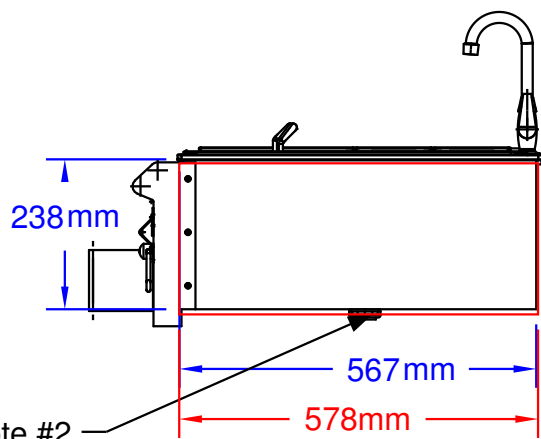

ITEMS: #97623  
76CM BAR CENTE AND SINK

Top View

Isometric View

Front View

Side View

SPEC SHEET NOTES:

1. CUTOUT DIMENSIONS 738L X 578D X 240H
2. DRAIN CONEECTION: 40mm
3. SCALE: 1:12 (Printer page scaling none, do not use fit to printable area option )
4. REVISION:10/2018