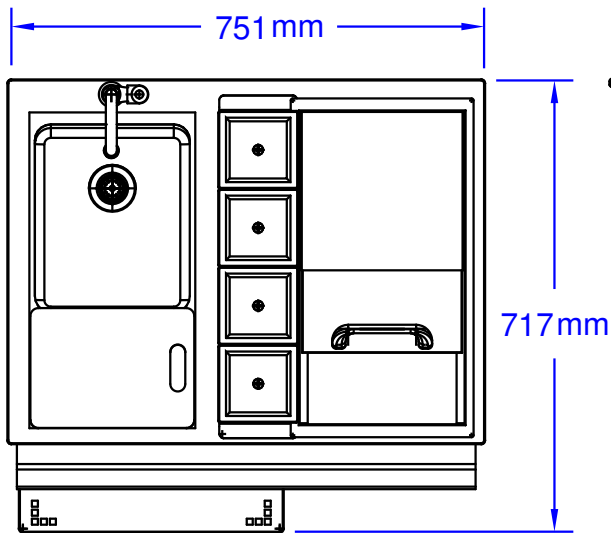

ITEMS: #97623  
76CM BAR CENTE AND SINK

Top View

Isometric View

Front View

Side View

SPEC SHEET NOTES:

1. CUTOUT DIMENSIONS 738L X 578D X 240H
2. DRAIN CONEECTION: 40mm
3. SCALE: 1:12 (Printer page scaling none, do not use fit to printable area option )
4. REVISION:10/2018